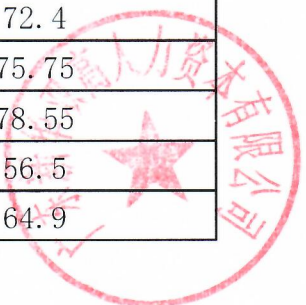

36	20190206	201902	70.5
37	20190207	201902	74.8
38	20190208	201902	79.7
39	20190209	201902	58.7
40	20190210	201902	83.75
41	20190211	201902	53.15
42	20190212	201902	64.15
43	20190213	201902	74.15
44	20190214	201902	76.85
45	20190215	201902	77.5
46	20190216	201902	65.8
47	20190217	201902	67.65
48	20190218	201902	78.3
49	20190219	201902	缺考
50	20190220	201902	73.25
51	20190221	201902	64.85
52	20190222	201902	缺考
53	20190223	201902	79.25
54	20190224	201902	68.25
55	20190225	201902	70.25
56	20190226	201902	82.85
57	20190227	201902	缺考
58	20190228	201902	70.2
59	20190229	201902	70.65
60	20190230	201902	64.1
61	20190231	201902	75.1
62	20190232	201902	79.6
63	20190233	201902	72.65
64	20190234	201902	80.45
65	20190235	201902	缺考
66	20190236	201902	77.9
67	20190237	201902	75.1
68	20190238	201902	缺考
69	20190239	201902	缺考
70	20190240	201902	81.6
71	20190241	201902	72.4
72	20190242	201902	75.75
73	20190243	201902	78.55
74	20190244	201902	56.5
75	20190245	201902	64.9

力资